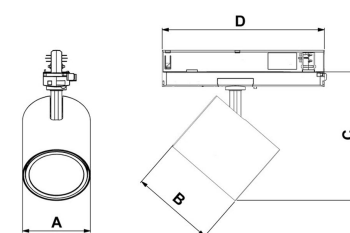

## TECHNICAL SPECIFICATION

Product Code	367-01061530013
Colour	White
Control	On/off
CRI light colour	930 (BBBL)
Delivered lumen output lm	2500
Driver	Built in
EEL	E
Light distribution	Flood
Lightsource	LED COB
Mains input voltage	220-240V
Measurements A	86
Measurements B	106
Measurements C	164
Measurements D	206
Mounting	Track
Position	360°/90°
Lifetime	L80 B10, 50.000h
Protection	IP 20, class II
Start Time	Instant
System power W	18
Unit	mm
Weight	0,7

A= 86 mm, B= 106 mm, C= 164 mm, D= 206 mm

Spot	19°		Medium 29°		Flood 49°		Wide Flood 70°	
	m	ø	m	ø	m	ø	m	ø
1.0	0.31		0.52		0.76		1.16	
2.0	0.62		1.05		1.52		2.32	
3.0	0.93		1.57		2.28		3.48	