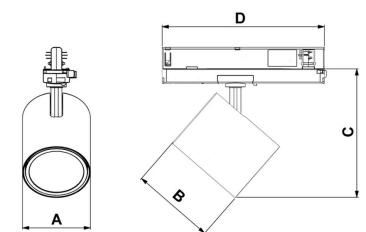

TECHNICAL SPECIFICATION

Product Code	367-03061510013
Colour	Grey
Control	On/off
CRI light colour	930 (BBBL)
Delivered lumen output lm	2500
Driver	Built in
EEL	E
Light distribution	Spot
Lightsource	LED COB
Mains input voltage	220-240V
Measurements A	86
Measurements B	106
Measurements C	164
Measurements D	206
Mounting	Track
Position	360°/90°
Lifetime	L80 B10, 50.000h
Protection	IP 20, class II
Start Time	Instant
System power W	18
Unit	mm
Weight	0,7

A= 86 mm, B= 106 mm, C= 164 mm, D= 206 mm

Spot	Medium	Flood	Wide Flood
19°	29°	49°	70°
m	m	m	m
1.0	0.31	0.52	0.76
2.0	0.62	1.05	1.52
3.0	0.93	1.57	2.28
			3.48

ITAB Lighting
Europe, Asia, Middle East
Phone: +46 910 733 790
info@nordiclight.se