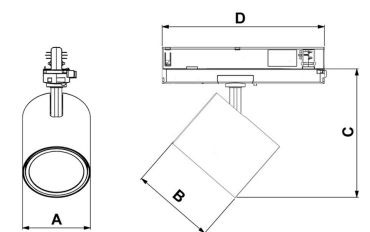

TECHNICAL SPECIFICATION

Product Code	367-02061510013
Colour	Black
Control	On/off
CRI light colour	930 (BBBL)
Delivered lumen output lm	2500
Driver	Built in
EEL	E
Light distribution	Spot
Lightsource	LED COB
Mains input voltage	220-240V
Measurements A	86
Measurements B	106
Measurements C	164
Measurements D	206
Mounting	Track
Position	360°/90°
Lifetime	L80 B10, 50.000h
Protection	IP 20, class II
Start Time	Instant
System power W	18
Unit	mm
Weight	0,7

A= 86 mm, B= 106 mm, C= 164 mm, D= 206 mm

Spot	19°		Medium		29°		Flood		49°		Wide Flood		70°	
	m	o	m	o	m	o	m	o	m	o	m	o	m	o
1.0	0.31		0.52		0.76		1.16		1.16		2.32		3.48	
2.0	0.62		1.05		1.52		2.32		2.32		4.64		6.96	
3.0	0.93		1.57		2.28		3.48		3.48		6.96		10.44	