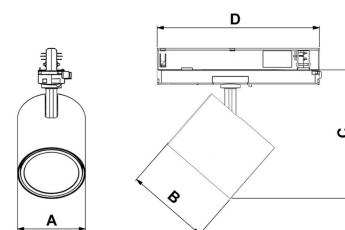

TECHNICAL SPECIFICATION

Product Code	367-03051540013
Colour	Grey
Control	On/off
CRI light colour	930 (BBBL)
Delivered lumen output lm	1900
Driver	Built in
EEL	E
Light distribution	Wide flood
Lightsource	LED COB
Mains input voltage	220-240V
Measurements A	86
Measurements B	106
Measurements C	164
Measurements D	206
Mounting	Track
Position	360°/90°
Lifetime	L80 B10, 50.000h
Protection	IP 20, class II
Start Time	Instant
System power W	13,7
Unit	mm
Weight	0,7

A= 86 mm, B= 106 mm, C= 164 mm, D= 206 mm

Spot	Medium	Flood	Wide Flood
19°	29°	49°	70°
m	ø	m	ø
1.0	0.31	1.0	0.76
2.0	0.62	2.0	1.52
3.0	0.93	3.0	2.28
1.0	0.52	1.0	1.16
2.0	1.05	2.0	2.32
3.0	1.57	3.0	3.48