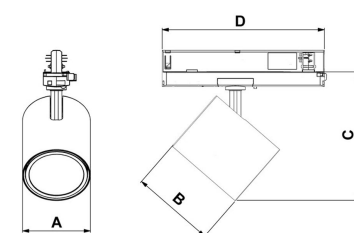

## TECHNICAL SPECIFICATION

Product Code	367-03051520013
Colour	Grey
Control	On/off
CRI light colour	930 (BBBL)
Delivered lumen output lm	1900
Driver	Built in
EEL	E
Light distribution	Medium
Lightsource	LED COB
Mains input voltage	220-240V
Measurements A	86
Measurements B	106
Measurements C	164
Measurements D	206
Mounting	Track
Position	360°/90°
Lifetime	L80 B10, 50.000h
Protection	IP 20, class II
Start Time	Instant
System power W	13,7
Unit	mm
Weight	0,7

A= 86 mm, B= 106 mm, C= 164 mm, D= 206 mm

Spot	19°		Medium 29°		Flood 49°		Wide Flood 70°	
	m	ø	m	ø	m	ø	m	ø
1.0	0.31		0.52		0.76		1.16	
2.0	0.62		1.05		1.52		2.32	
3.0	0.93		1.57		2.28		3.48	

**ITAB Lighting**  
Europe, Asia, Middle East  
Phone: +46 910 733 790  
info@nordiclight.se