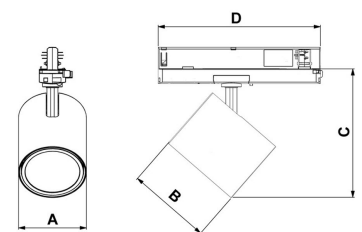

## TECHNICAL SPECIFICATION

Product Code	367-01051520013
Colour	White
Control	On/off
CRI light colour	930 (BBBL)
Delivered lumen output lm	1900
Driver	Built in
EEL	E
Light distribution	Medium
Lightsource	LED COB
Mains input voltage	220-240V
Measurements A	86
Measurements B	106
Measurements C	164
Measurements D	206
Mounting	Track
Position	360°/90°
Lifetime	L80 B10, 50.000h
Protection	IP 20, class II
Start Time	Instant
System power W	13,7
Unit	mm
Weight	0,7

A= 86 mm, B= 106 mm, C= 164 mm, D= 206 mm

Spot	19°		Medium 29°		Flood 49°		Wide Flood 70°	
	m	ø	m	ø	m	ø	m	ø
1.0	0.31		0.52		0.76		1.16	
2.0	0.62		1.05		1.52		2.32	
3.0	0.93		1.57		2.28		3.48	