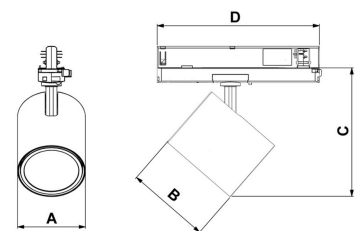

TECHNICAL SPECIFICATION

| | |
|---------------------------|-----------------|
| Product Code | 367-01041540013 |
| Colour | White |
| Control | On/off |
| CRI light colour | 930 (BBBL) |
| Delivered lumen output lm | 1300 |
| Driver | Built in |
| EEL | E |
| Light distribution | Wide flood |
| Lightsource | LED COB |
| Mains input voltage | 220-240V |
| Measurements A | 86 |
| Measurements B | 106 |
| Measurements C | 164 |
| Measurements D | 206 |
| Measurements E | 134 |
| Mounting | Track |
| Position | 360°/90° |
| Lifetime | L80 B10 50.000h |
| Protection | IP 20, class II |
| Start Time | Instant |
| System power W | 9,2 |
| Unit | mm |
| Weight | 0,49 |

A= 86 mm, B= 106 mm, C= 164 mm, D= 206 mm

| Spot | Medium | Flood | Wide Flood |
|------|--------|-------|------------|
| 19° | 29° | 49° | 70° |
| m | ø | m | ø |
| 1.0 | 0.31 | 1.0 | 0.76 |
| 2.0 | 0.62 | 2.0 | 1.52 |
| 3.0 | 0.93 | 3.0 | 2.28 |
| 1.0 | 0.52 | 1.0 | 1.16 |
| 2.0 | 1.05 | 2.0 | 2.32 |
| 3.0 | 1.57 | 3.0 | 3.48 |