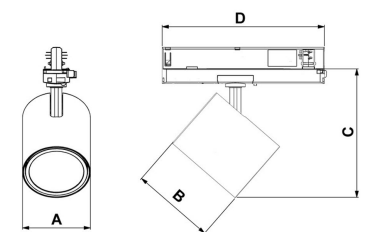

TECHNICAL SPECIFICATION

Product Code	367-02041530013
Colour	Black
Control	On/off
CRI light colour	930 (BBBL)
Delivered lumen output lm	1300
Driver	Built in
EEL	E
Light distribution	Flood
Lightsource	LED COB
Mains input voltage	220-240V
Measurements A	86
Measurements B	106
Measurements C	164
Measurements D	206
Measurements E	134
Mounting	Track
Position	360°/90°
Lifetime	L80 B10 50.000h
Protection	IP 20, class II
Start Time	Instant
System power W	9,2
Unit	mm
Weight	0,49

A= 86 mm, B= 106 mm, C= 164 mm, D= 206 mm

Spot	Medium	Flood	Wide Flood
19°	29°	49°	70°
m	m	m	m
1.0	0.31	0.52	0.76
2.0	0.62	1.05	1.52
3.0	0.93	1.57	2.28