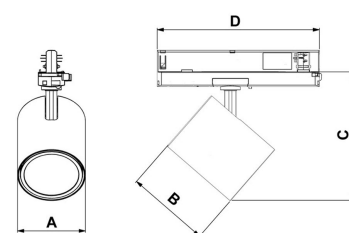

TECHNICAL SPECIFICATION

Product Code	367-03041520013
Colour	Grey
Control	On/off
CRI light colour	930 (BBBL)
Delivered lumen output lm	1300
Driver	Built in
EEL	E
Light distribution	Medium
Lightsource	LED COB
Mains input voltage	220-240V
Measurements A	86
Measurements B	106
Measurements C	164
Measurements D	206
Mounting	Track
Position	360°/90°
Lifetime	L80 B10 50.000h
Protection	IP 20, class II
Start Time	Instant
System power W	9,2
Unit	mm
Weight	0,7

A= 86 mm, B= 106 mm, C= 164 mm, D= 206 mm

Spot	19°		Medium 29°		Flood 49°		Wide Flood 70°	
	m	ø	m	ø	m	ø	m	ø
1.0	0.31		0.52		0.76		1.16	
2.0	0.62		1.05		1.52		2.32	
3.0	0.93		1.57		2.28		3.48	