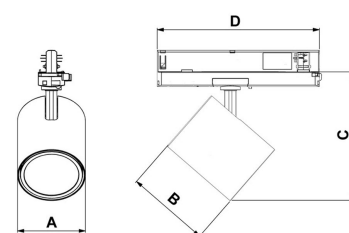

TECHNICAL SPECIFICATION

Product Code	367-02041520013
Colour	Black
Control	On/off
CRI light colour	930 (BBBL)
Delivered lumen output lm	1300
Driver	Built in
EEL	E
Light distribution	Medium
Lightsource	LED COB
Mains input voltage	220-240V
Measurements A	86
Measurements B	106
Measurements C	164
Measurements D	206
Measurements E	134
Mounting	Track
Position	360°/90°
Lifetime	L80 B10 50.000h
Protection	IP 20, class II
Start Time	Instant
System power W	9,2
Unit	mm
Weight	0,49

A= 86 mm, B= 106 mm, C= 164 mm, D= 206 mm

Spot	19°		Medium 29°		Flood 49°		Wide Flood 70°	
	m	ø	m	ø	m	ø	m	ø
1.0	0.31		0.52		0.76		1.16	
2.0	0.62		1.05		1.52		2.32	
3.0	0.93		1.57		2.28		3.48	