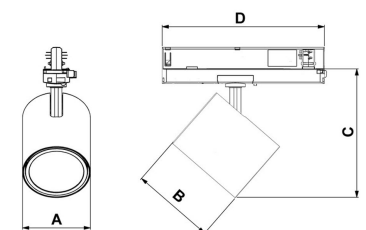

## TECHNICAL SPECIFICATION

Product Code	367-03041510013
Colour	Grey
Control	On/off
CRI light colour	930 (BBBL)
Delivered lumen output lm	1300
Driver	Built in
EEL	E
Light distribution	Spot
Lightsource	LED COB
Mains input voltage	220-240V
Measurements A	86
Measurements B	106
Measurements C	164
Measurements D	206
Mounting	Track
Position	360°/90°
Lifetime	L80 B10 50.000h
Protection	IP 20, class II
Start Time	Instant
System power W	9,2
Unit	mm
Weight	0,7

A= 86 mm, B= 106 mm, C= 164 mm, D= 206 mm

Spot	Medium	Flood	Wide Flood
19°	29°	49°	70°
m	m	m	m
1.0	0.31	0.52	0.76
2.0	0.62	1.05	1.52
3.0	0.93	1.57	2.28
			3.48