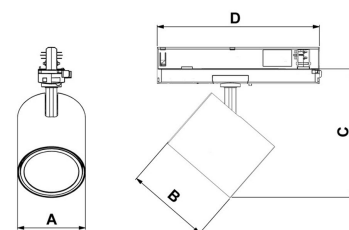

## TECHNICAL SPECIFICATION

Product Code	367-01041510013
Colour	White
Control	On/off
CRI light colour	930 (BBBL)
Delivered lumen output lm	1300
Driver	Built in
EEL	E
Light distribution	Spot
Lightsource	LED COB
Mains input voltage	220-240V
Measurements A	86
Measurements B	106
Measurements C	164
Measurements D	206
Mounting	Track
Position	360°/90°
Lifetime	L80 B10 50.000h
Protection	IP 20, class II
Start Time	Instant
System power W	9,2
Unit	mm
Weight	0,7

A= 86 mm, B= 106 mm, C= 164 mm, D= 206 mm

Spot	19°		Medium		29°		Flood		49°		Wide Flood		70°	
	m	o	m	o	m	o	m	o	m	o	m	o	m	o
1.0	0.31		0.52		0.76		1.16		1.16		2.32		3.48	
2.0	0.62		1.05		1.52		2.32		2.32		4.64		6.96	
3.0	0.93		1.57		2.28		3.48		3.48		6.96		10.44	