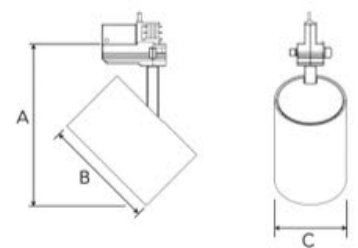

ZEN MINI 3000, 930 (BBBL), SPOT, GREY

ITAB

- ✓ Ren og minimalistisk design
- ✓ Fire forskjellige spredningsretninger
- ✓ Integrrert NL LED forkoblingsutstyr
- ✓ Effektiv LED lyskilde
- ✓ Tilgjengelig i fargene hvit, svart og grå

TECHNICAL SPECIFICATION

Product Code	325-500-30
Colour	Grey
Control	On/off
CRI light colour	930 (BBBL)
Delivered lumen output lm	2700
Driver	Built in
EEL	E
Light distribution	Spot
Lightsource	LED COB
Mains input voltage	220-240V
Measurements A	194
Measurements B	135
Measurements C	86
Mounting	Track
Position	360°/90°
Lifetime	L80 B10, 50.000h
Protection	IP 20, class I
Start Time	Instant
System power W	22
Unit	mm
Weight	0.65

A= 194mm, B= 135mm, C= 86mm

Spot	Medium	Flood	Wide Flood
18°	31°	42°	60°
m	m	m	m
1.0	1.0	1.0	1.0
2.0	2.0	2.0	2.0
3.0	3.0	3.0	3.0
0.31	0.52	0.76	1.16
0.62	1.05	1.52	2.32
0.93	1.57	2.28	3.48

ITAB Lighting
Europe, Asia, Middle East
Phone: +46 910 733 790
info@nordiclight.se