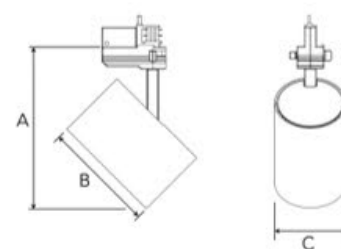

TECHNICAL SPECIFICATION

Product Code	325-507-30
Colour	Grey
Control	On/off
CRI light colour	940
Delivered lumen output lm	2800
Driver	Built in
EEL	E
Light distribution	Medium
Lightsource	LED COB
Mains input voltage	220-240V
Measurements A	194
Measurements B	135
Measurements C	86
Mounting	Track
Position	360°/90°
Lifetime	L80 B10, 50.000h
Protection	IP 20, class I
Start Time	Instant
System power W	24,5
Unit	mm
Weight	0,65

A= 194mm, B= 135mm, C= 86mm

Spot	Medium		Flood		Wide Flood		
	18°	31°	42°	60°			
m	ø	m	ø	m	ø	m	ø
1.0	0.31	1.0	0.52	1.0	0.76	1.0	1.16
2.0	0.62	2.0	1.05	2.0	1.52	2.0	2.32
3.0	0.93	3.0	1.57	3.0	2.28	3.0	3.48