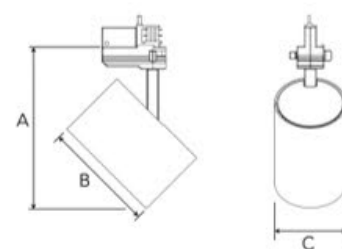

TECHNICAL SPECIFICATION

Product Code	325-507-10
Colour	White
Control	On/off
CRI light colour	940
Delivered lumen output lm	2800
Driver	Built in
EEL	E
Light distribution	Medium
Lightsource	LED COB
Mains input voltage	220-240V
Measurements A	194
Measurements B	135
Measurements C	86
Mounting	Track
Position	360°/90°
Lifetime	L80 B10, 50.000h
Protection	IP 20, class I
Start Time	Instant
System power W	24,5
Unit	mm
Weight	0,65

A= 194mm, B= 135mm, C= 86mm

Spot	Medium	Flood	Wide Flood
18°	31°	42°	60°
m	m	m	m
1.0	1.0	1.0	1.0
2.0	2.0	2.0	2.0
3.0	3.0	3.0	3.0
0.31	0.52	0.76	1.16
0.62	1.05	1.52	2.32
0.93	1.57	2.28	3.48