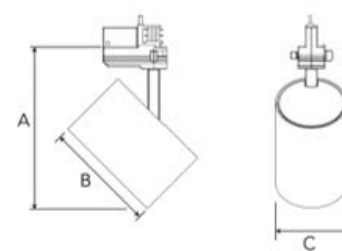

TECHNICAL SPECIFICATION

Product Code	325-508-20
Colour	Black
Control	On/off
CRI light colour	940
Delivered lumen output lm	2800
Driver	Built in
EEL	E
Light distribution	Flood
Lightsource	LED COB
Mains input voltage	220-240V
Measurements A	194
Measurements B	135
Measurements C	86
Mounting	Track
Position	360°/90°
Lifetime	L80 B10, 50.000h
Protection	IP 20, class I
Start Time	Instant
System power W	24,5
Unit	mm
Weight	0,65

A= 194mm, B= 135mm, C= 86mm

Spot	Medium	Flood	Wide Flood
18°	31°	42°	60°
m	m	m	m
1.0	1.0	1.0	1.0
2.0	2.0	2.0	2.0
3.0	3.0	3.0	3.0
0.31	0.52	0.76	1.16
0.62	1.05	1.52	2.32
0.93	1.57	2.28	3.48