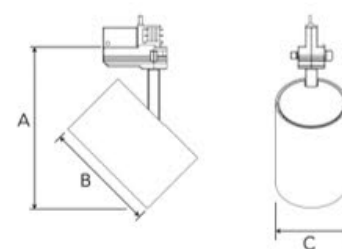

## TECHNICAL SPECIFICATION

Product Code	325-508-10
Colour	White
Control	On/off
CRI light colour	940
Delivered lumen output lm	2800
Driver	Built in
EEL	E
Light distribution	Flood
Lightsource	LED COB
Mains input voltage	220-240V
Measurements A	194
Measurements B	135
Measurements C	86
Mounting	Track
Position	360°/90°
Lifetime	L80 B10, 50.000h
Protection	IP 20, class I
Start Time	Instant
System power W	24,5
Unit	mm
Weight	0,65

A= 194mm, B= 135mm, C= 86mm

Spot	Medium	Flood	Wide Flood
18°	31°	42°	60°
m	m	m	m
1.0	1.0	1.0	1.0
2.0	2.0	2.0	2.0
3.0	3.0	3.0	3.0
0.31	0.52	0.76	1.16
0.62	1.05	1.52	2.32
0.93	1.57	2.28	3.48

**ITAB Lighting**  
**Europe, Asia, Middle East**  
 Phone: +46 910 733 790  
 info@nordiclight.se