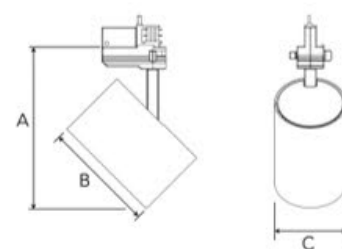

ZEN MINI 3000, 930 (BBBL), MEDIUM, BLACK

ITAB

- ✓ Ren og minimalistisk design
- ✓ Fire forskjellige spredningsretninger
- ✓ Integrrert NL LED forkoblingsutstyr
- ✓ Effektiv LED lyskilde
- ✓ Tilgjengelig i fargene hvit, svart og grå

TECHNICAL SPECIFICATION

Product Code	325-501-20
Colour	Black
Control	On/off
CRI light colour	930 (BBBL)
Delivered lumen output lm	2700
Driver	Built in
EEL	E
Light distribution	Medium
Lightsource	LED COB
Mains input voltage	220-240 V
Measurements A	194
Measurements B	135
Measurements C	86
Mounting	Track
Position	360°/90°
Lifetime	L80 B10, 50.000h
Protection	IP 20, class I
Start Time	Instant
System power W	22
Unit	mm
Weight	0,65

A= 194mm, B= 135mm, C= 86mm

Spot	Medium	Flood	Wide Flood
18°	31°	42°	60°
m	m	m	m
1.0	1.0	1.0	1.0
2.0	2.0	2.0	2.0
3.0	3.0	3.0	3.0
0.31	0.52	0.76	1.16
0.62	1.05	1.52	2.32
0.93	1.57	2.28	3.48