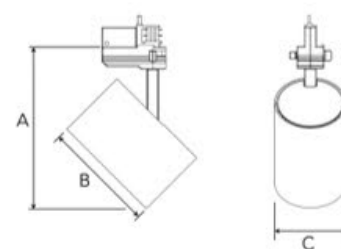

ZEN MINI 3000, 930 (BBBL), FLOOD, GREY

ITAB

- ✓ Ren og minimalistisk design
- ✓ Fire forskjellige spredningsretninger
- ✓ Integrrert NL LED forkoblingsutstyr
- ✓ Effektiv LED lyskilde
- ✓ Tilgjengelig i fargene hvit, svart og grå

TECHNICAL SPECIFICATION

Product Code	325-502-30
Colour	Grey
Control	On/off
CRI light colour	930 (BBBL)
Delivered lumen output lm	2700
Driver	Built in
EEL	E
Light distribution	Flood
Lightsource	LED COB
Mains input voltage	220-240 V
Measurements A	194
Measurements B	135
Measurements C	86
Mounting	Track
Position	360°/90°
Lifetime	L80 B10, 50.000h
Protection	IP 20, class I
Start Time	Instant
System power W	22
Unit	mm
Weight	0,65

A= 194mm, B= 135mm, C= 86mm

Spot	Medium	Flood	Wide Flood
18°	31°	42°	60°
m	m	m	m
1.0	1.0	1.0	1.0
2.0	2.0	2.0	2.0
3.0	3.0	3.0	3.0
0.31	0.52	0.76	1.16
0.62	1.05	1.52	2.32
0.93	1.57	2.28	3.48