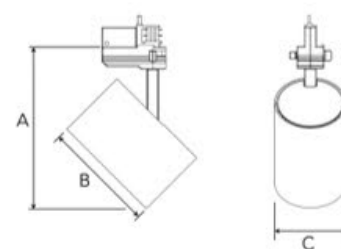

ZEN MINI 3000, 930 (BBBL), FLOOD, BLACK

ITAB

- ✓ Ren og minimalistisk design
- ✓ Fire forskjellige spredningsretninger
- ✓ Integrrert NL LED forkoblingsutstyr
- ✓ Effektiv LED lyskilde
- ✓ Tilgjengelig i fargene hvit, svart og grå

TECHNICAL SPECIFICATION

Product Code	325-502-20
Colour	Black
Control	On/off
CRI light colour	930 (BBBL)
Delivered lumen output lm	2700
Driver	Built in
EEL	E
Light distribution	Flood
Lightsource	LED COB
Mains input voltage	220-240 V
Measurements A	194
Measurements B	135
Measurements C	86
Mounting	Track
Position	360°/90°
Lifetime	L80 B10, 50.000h
Protection	IP 20, class I
Start Time	Instant
System power W	22
Unit	mm
Weight	0,65

A= 194mm, B= 135mm, C= 86mm

Spot	Medium	Flood	Wide Flood
18°	31°	42°	60°
m	m	m	m
1.0	1.0	1.0	1.0
2.0	2.0	2.0	2.0
3.0	3.0	3.0	3.0
0.31	0.52	0.76	1.16
0.62	1.05	1.52	2.32
0.93	1.57	2.28	3.48