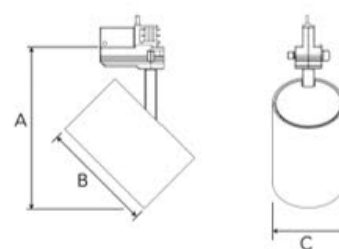

ZEN MINI 3000, 930 (BBBL), FLOOD, WHITE

ITAB

- ✓ Ren og minimalistisk design
- ✓ Fire forskjellige spredningsretninger
- ✓ Integrrert NL LED forkoblingsutstyr
- ✓ Effektiv LED lyskilde
- ✓ Tilgjengelig i fargene hvit, svart og grå

TECHNICAL SPECIFICATION

Product Code	325-502-10
Colour	White
Control	On/off
CRI light colour	930 (BBBL)
Delivered lumen output lm	2700
Driver	Built in
EEL	E
Light distribution	Flood
Lightsource	LED COB
Mains input voltage	220-240 V
Measurements A	194
Measurements B	135
Measurements C	86
Mounting	Track
Position	360°/90°
Lifetime	L80 B10, 50.000h
Protection	IP 20, class I
Start Time	Instant
System power W	22
Unit	mm
Weight	0,65

A= 194mm, B= 135mm, C= 86mm

Spot	Medium	Flood	Wide Flood
18°	31°	42°	60°
m	m	m	m
1.0	1.0	1.0	1.0
2.0	2.0	2.0	2.0
3.0	3.0	3.0	3.0
0.31	0.52	0.76	1.16
0.62	1.05	1.52	2.32
0.93	1.57	2.28	3.48

ITAB Lighting
Europe, Asia, Middle East
Phone: +46 910 733 790
info@nordiclight.se