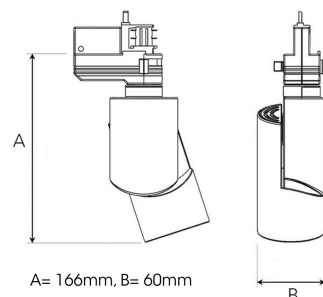

ZYLINDER MICRO 1200, 930 (BBBL), WIDE FLOOD W/ GLASS, WHITE

ITAB

- ✓ □ Minimalistisk og rent design i en liten utgave
- ✓ □ Fire forskjellige strålespredninger
- ✓ □ Integreert elektronisk forkoblingsutstyr
- ✓ □ Effektiv LED lyskilde
- ✓ □ tilgjengelig i fargene hvit, svart og grå

TECHNICAL SPECIFICATION

Product Code	305-503-10
Colour	White
Control	On/off
CRI light colour	930 (BBBL)
Delivered lumen output lm	1150
Driver	Built in
EEL	E
Light distribution	Wide flood
Lightsource	LED COB
Mains input voltage	220-240 V
Measurements A	166
Measurements B	60
Mounting	Track
Position	360°/90°
Lifetime	L80 B10, 50.000h
Protection	IP 20, class I
Start Time	Instant
System power W	15
Unit	mm
Weight	0.4

Spot	Medium	Flood	Wide Flood
15°	27°	36°	56°
m	m	m	m
ø	ø	ø	ø
1.0	1.0	1.0	1.0
0.26	0.47	0.65	1.06
2.0	2.0	2.0	2.0
0.53	0.95	1.30	2.12
3.0	3.0	3.0	3.0
0.79	1.42	1.95	3.18