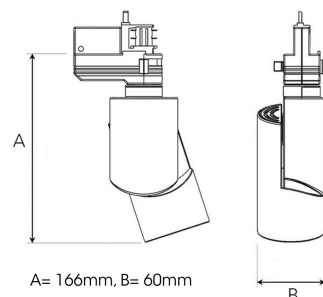

## TECHNICAL SPECIFICATION

Product Code	305-501-20
Colour	Black
Control	On/off
CRI light colour	930 (BBBL)
Delivered lumen output lm	1150
Driver	Built in
EEL	E
Light distribution	Medium
Lightsource	LED COB
Mains input voltage	220-240 V
Measurements A	166
Measurements B	60
Mounting	Track
Position	360°/90°
Lifetime	L80 B10, 50.000h
Protection	IP 20, class I
Start Time	Instant
System power W	15
Unit	mm
Weight	0.4

A= 166mm, B= 60mm

Spot		Medium		Flood		Wide Flood	
15°		27°		36°		56°	
m	ø	m	ø	m	ø	m	ø
1.0	0.26	1.0	0.47	1.0	0.65	1.0	1.06
2.0	0.53	2.0	0.95	2.0	1.30	2.0	2.12
3.0	0.79	3.0	1.42	3.0	1.95	3.0	3.18