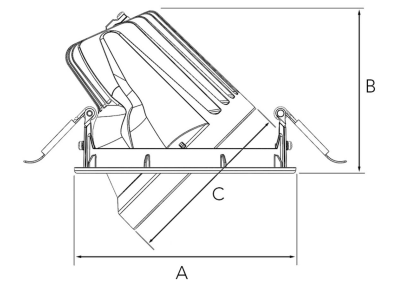

A= 158mm B= 122mm C= 121.5mm

Spot	Medium	Flood	Wide Flood
14°	26°	37°	55°
m	m	m	m
o	o	o	o
1.0	0.24	1.0	0.68
2.0	0.48	2.0	1.35
3.0	0.72	3.0	2.03
	1.41		3.13

TECHNICAL SPECIFICATION

Product Code	295-543-20
Colour	Black
Control	On/off
CRI light colour	930 (BBBL)
Delivered lumen output lm	3766
Driver	Stand alone, included
EEL	E
Light distribution	Wide flood
Lightsource	LED COB
Mains input voltage	220-240 V
Measurements A	158
Measurements B	122
Measurements C	121.5
Mounting	Recessed
Position	360°/45°
Lifetime	L80 B10, 50.000h
Protection	IP 20, class III
Sawing instructions diameter	150
Start Time	Instant
System power W	30,1
Unit	mm
Weight	0,83

150mm