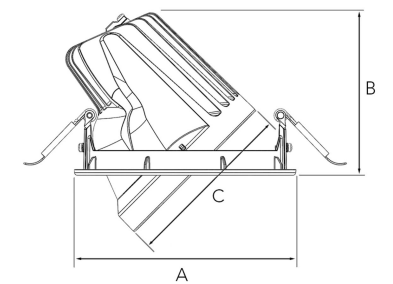

A= 158mm B= 122mm C= 121.5mm

Spot	Medium	Flood	Wide Flood
14°	26°	37°	55°
m	o	m	o
1.0	0.24	1.0	0.68
2.0	0.48	2.0	1.35
3.0	0.72	3.0	2.03
	1.41		3.13

150mm

## TECHNICAL SPECIFICATION

Product Code	295-505-30
Colour	Grey
Control	On/off
CRI light colour	930 (BBBL)
Delivered lumen output lm	3766
Driver	Stand alone, included
EEL	E
Light distribution	Spot
Lightsources	LED COB
Mains input voltage	220-240 V
Measurements A	158
Measurements B	122
Measurements C	121.5
Mounting	Recessed
Position	360°/45°
Lifetime	L80 B10, 50.000h
Protection	IP 20, class III
Sawing instructions diameter	150
Start Time	Instant
System power W	30,1
Unit	mm
Weight	0,83