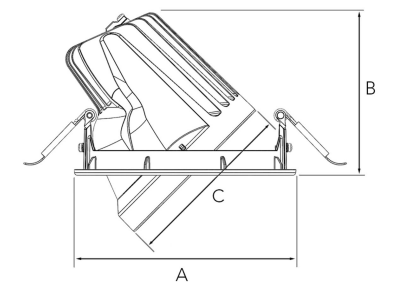

A= 158mm B= 122mm C= 121.5mm

Spot	Medium	Flood	Wide Flood
14°	26°	37°	55°
m	m	m	m
o	o	o	o
1.0	0.24	1.0	0.68
2.0	0.48	2.0	1.35
3.0	0.72	3.0	2.03
	1.41		3.13

150mm

## TECHNICAL SPECIFICATION

Product Code	295-506-30
Colour	Grey
Control	On/off
CRI light colour	930 (BBBL)
Delivered lumen output lm	3766
Driver	Stand alone, included
EEL	E
Light distribution	Medium
Lightsource	LED COB
Mains input voltage	220-240 V
Measurements A	158
Measurements B	122
Measurements C	121.5
Mounting	Recessed
Position	360°/45°
Lifetime	L80 B10, 50.000h
Protection	IP 20, class III
Sawing instructions diameter	150
Start Time	Instant
System power W	30,1
Unit	mm
Weight	0,83