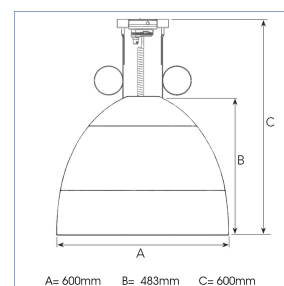

Technical specification

Product Code	221-552-20
Colour	Black
Control	On/off
CRI light colour	930 (BBBL)
Delivered lumen output lm	2700
Driver	Built in
EEL	E
Light distribution	Flood
Lightsource	LED COB
Mains input voltage	220-240 V
Measurements A	600
Measurements B	483
Measurements C	600
Mounting	Suspended
Position	Fixed
Lifetime	L80 B10, 50.000h
Protection	IP 20, class I
Start Time	Instant
System power W	25
Unit	mm
Weight	9