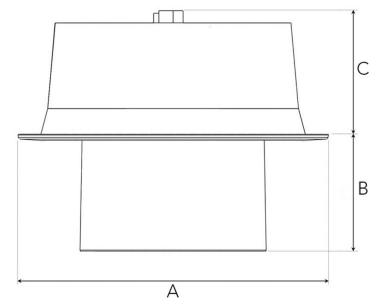

FLEXO I, 3000, 930, NA, RETROFIT KIT, WIDE FLOOD, WHITE, 120-277V

ITAB

- ✓ Moderne og minimalistisk downlight - bevarer et rent uttrykk i himlingen.
- ✓ Tilgjengelig i forskjellige lumenpakker
- ✓ Verktøyfri installasjon
- ✓ Tilgjengelig i fargene hvit, svart og grå
- ✓ Vippbar og roterende

TECHNICAL SPECIFICATION

Product Code	306-410-104-10
Colour	White
Control	On/off
CRI light colour	930 (BBBL)
Delivered lumen output lm	2841
Driver	Stand alone, included
EEL	E
Light distribution	Wide flood
Lightsource	LED COB
Mains input voltage	120V
Measurements A	2,75
Measurements B	Ø 8,30
Measurements C	5,31
Mounting	Recessed
Position	360°/60°
Lifetime	L80 B10 50.000h
Protection	IP 20, class III
Sawing instructions diameter	Ø 7,87
Sawing instructions unit	inch
Start Time	Instant
System power W	21,6
Unit	inch
Weight	2,43 lbs

A= 176mm, B= 65mm, C= 70mm

Spot	Medium	Flood	Wide Flood
14°	27°	38°	56°
m	ø	m	ø
1.0	0.25	1.0	0.48
2.0	0.49	2.0	0.95
3.0	0.74	3.0	1.43
1.0	0.69	1.0	1.07
2.0	1.39	2.0	2.14
3.0	2.08	3.0	3.22

165mm