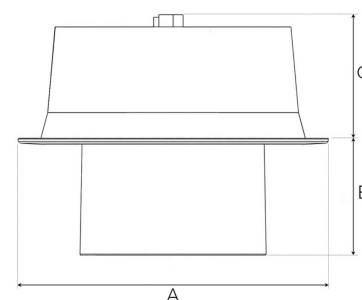

FLEXO (H) 1500, 930, W/O GLASS, W FLOOD, WHITE

ITAB

- ✓ Moderne og minimalistisk downlight - bevarer et rent uttrykk i himlingen.
- ✓ Tilgjengelig i forskjellige lumenpakker
- ✓ Verktøyfri installasjon
- ✓ Tilgjengelig i fargene hvit, svart og grå
- ✓ Vippbar og roterende

TECHNICAL SPECIFICATION

Product Code	306-723-10
Colour	White
Control	On/off
CRI light colour	930 (BBBL)
Delivered lumen output lm	1266
Driver	Stand alone, included
EEL	E
Light distribution	Wide flood
Lightsource	LED COB
Mains input voltage	220-240V
Measurements A	211
Measurements B	65
Measurements C	70
Mounting	Recessed
Position	360°/60°
Lifetime	L80 B10 50.000h
Protection	IP 20, class III
Sawing instructions diameter	Ø200
Start Time	Instant
System power W	9,3
Unit	mm
Weight	1,1

A= 176mm, B= 65mm, C= 70mm

Spot	14°	Medium	27°	Flood	38°	Wide Flood	56°	
	m	o	m	o	m	o	m	o
1.0	0.25	1.0	0.48	1.0	0.69	1.0	1.07	
2.0	0.49	2.0	0.95	2.0	1.39	2.0	2.14	
3.0	0.74	3.0	1.43	3.0	2.08	3.0	3.22	

165mm