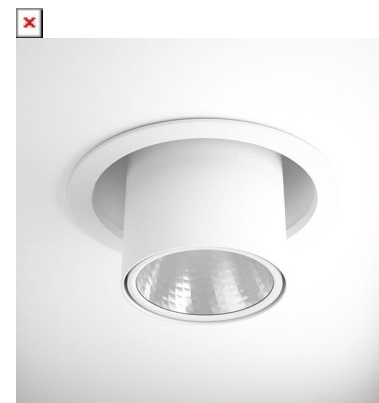

FLEXO (H) 1500, 930, W/O GLASS, W FLOOD, WHITE

ITAB

- ✓ Moderne og minimalistisk downlight - bevarer et rent uttrykk i himlingen.
- ✓ Tilgjengelig i forskjellige lumenpakker
- ✓ Verktøyfri installasjon
- ✓ Tilgjengelig i fargene hvit, svart og grå
- ✓ Vippbar og roterende

TECHNICAL SPECIFICATION

Product Code	306-723-10
Colour	White
Control	On/off
CRI light colour	930 (BBBL)
Delivered lumen output lm	1266
Driver	Stand alone, included
EEL	E
Light distribution	Wide flood
Lightsource	LED COB
Mains input voltage	220-240V
Measurements A	211
Measurements B	65
Measurements C	70
Mounting	Recessed
Position	360°/60°
Lifetime	L80 B10 50.000h
Protection	IP 20, class III
Sawing instructions diameter	Ø200
Start Time	Instant
System power W	9,3
Unit	mm
Weight	1,1

A= 176mm, B= 65mm, C= 70mm

Spot	14°	Medium	27°	Flood	38°	Wide Flood	56°	
	m	o	m	o	m	o	m	o
1.0	0.25	1.0	0.48	1.0	0.69	1.0	1.07	
2.0	0.49	2.0	0.95	2.0	1.39	2.0	2.14	
3.0	0.74	3.0	1.43	3.0	2.08	3.0	3.22	

165mm