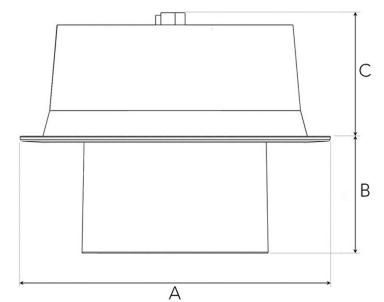

# FLEXO (H) 1500, 930, W/O GLASS, SPOT, WHITE

ITAB

- ✓ Moderne og minimalistisk downlight - bevarer et rent uttrykk i himlingen.
- ✓ Tilgjengelig i forskjellige lumenpakker
- ✓ Verktøyfri installasjon
- ✓ Tilgjengelig i fargene hvit, svart og grå
- ✓ Vippbar og roterende

## TECHNICAL SPECIFICATION

Product Code	306-720-10
Colour	White
Control	On/off
CRI light colour	930 (BBBL)
Delivered lumen output lm	1266
Driver	Stand alone, included
EEL	E
Light distribution	Spot
Lightsource	LED COB
Mains input voltage	220-240V
Measurements A	211
Measurements B	65
Measurements C	70
Mounting	Recessed
Position	360°/60°
Lifetime	L80 B10 50.000h
Protection	IP 20, class III
Sawing instructions diameter	Ø200
Start Time	Instant
System power W	9,3
Unit	mm
Weight	1,1

A= 176mm, B= 65mm, C= 70mm

Spot	Medium	Flood	Wide Flood
14°	27°	38°	56°
m	m	m	m
o	o	o	o
1.0	1.0	1.0	1.0
0.25	0.48	0.69	1.07
2.0	0.49	2.0	1.39
0.49	0.95	1.39	2.14
3.0	0.74	3.0	2.08
0.74	1.43	2.08	3.22

165mm