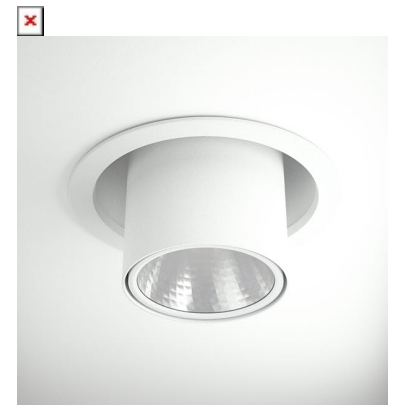

# FLEXO (H) 1500, 930, W/O GLASS, SPOT, WHITE

ITAB

- ✓ Moderne og minimalistisk downlight - bevarer et rent uttrykk i himlingen.
- ✓ Tilgjengelig i forskjellige lumenpakker
- ✓ Verktøyfri installasjon
- ✓ Tilgjengelig i fargene hvit, svart og grå
- ✓ Vippbar og roterende

## TECHNICAL SPECIFICATION

Product Code	306-720-10
Colour	White
Control	On/off
CRI light colour	930 (BBBL)
Delivered lumen output lm	1266
Driver	Stand alone, included
EEL	E
Light distribution	Spot
Lightsource	LED COB
Mains input voltage	220-240V
Measurements A	211
Measurements B	65
Measurements C	70
Mounting	Recessed
Position	360°/60°
Lifetime	L80 B10 50.000h
Protection	IP 20, class III
Sawing instructions diameter	Ø200
Start Time	Instant
System power W	9,3
Unit	mm
Weight	1,1