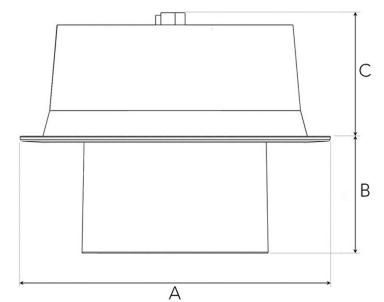

TECHNICAL SPECIFICATION

Product Code	306-503-20
Colour	Black
Control	On/off
CRI light colour	930 (BBBL)
Delivered lumen output lm	2841
Driver	Stand alone, included
EEL	E
Light distribution	Wide flood
Lightsource	LED COB
Mains input voltage	220-240 V
Measurements A	176
Measurements B	65
Measurements C	70
Mounting	Recessed
Position	360°/60°
Lifetime	L80 B10, 50.000h
Protection	IP 20, class III
Sawing instructions diameter	165
Start Time	Instant
System power W	21,6
Unit	mm
Weight	0.9

A= 176mm, B= 65mm, C= 70mm

Spot	Medium	Flood	Wide Flood
14°	27°	38°	56°
m	m	m	m
1.0	1.0	1.0	1.0
2.0	2.0	2.0	2.0
3.0	3.0	3.0	3.0
0.25	0.48	0.69	1.07
0.49	0.95	1.39	2.14
0.74	1.43	2.08	3.22

165mm