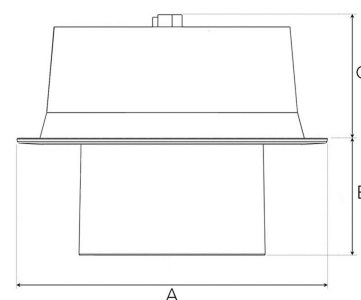

FLEXO 3000, 930 (BBBL), WIDE FLOOD, WHITE

ITAB

- ✓ Moderne og minimalistisk downlight - bevarer et rent uttrykk i himlingen.
- ✓ Tilgjengelig i forskjellige lumenpakker
- ✓ Verktøyfri installasjon
- ✓ Tilgjengelig i fargene hvit, svart og grå
- ✓ Vippbar og roterende

TECHNICAL SPECIFICATION

Product Code	306-503-10
Colour	White
Control	On/off
CRI light colour	930 (BBBL)
Delivered lumen output lm	2841
Driver	Stand alone, included
EEL	E
Light distribution	Wide flood
Lightsource	LED COB
Mains input voltage	220-240 V
Measurements A	176
Measurements B	65
Measurements C	70
Mounting	Recessed
Position	360°/60°
Lifetime	L80 B10, 50.000h
Protection	IP 20, class III
Sawing instructions diameter	165
Start Time	Instant
System power W	21,6
Unit	mm
Weight	0.9

A= 176mm, B= 65mm, C= 70mm

Spot	Medium	Flood	Wide Flood
14°	27°	38°	56°
m	m	m	m
1.0	1.0	1.0	1.0
2.0	2.0	2.0	2.0
3.0	3.0	3.0	3.0
0.25	0.48	0.69	1.07
0.49	0.95	1.39	2.14
0.74	1.43	2.08	3.22

165mm