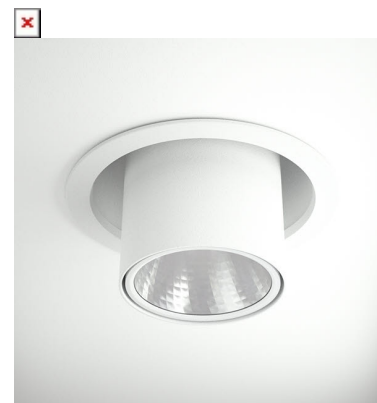

FLEXO 3000, 930 (BBBL), WIDE FLOOD, WHITE

ITAB

- ✓ Moderne og minimalistisk downlight - bevarer et rent uttrykk i himlingen.
- ✓ Tilgjengelig i forskjellige lumenpakker
- ✓ Verktøyfri installasjon
- ✓ Tilgjengelig i fargene hvit, svart og grå
- ✓ Vippbar og roterende

TECHNICAL SPECIFICATION

Product Code	306-503-10
Colour	White
Control	On/off
CRI light colour	930 (BBBL)
Delivered lumen output lm	2841
Driver	Stand alone, included
EEL	E
Light distribution	Wide flood
Lightsource	LED COB
Mains input voltage	220-240 V
Measurements A	176
Measurements B	65
Measurements C	70
Mounting	Recessed
Position	360°/60°
Lifetime	L80 B10, 50.000h
Protection	IP 20, class III
Sawing instructions diameter	165
Start Time	Instant
System power W	21,6
Unit	mm
Weight	0.9