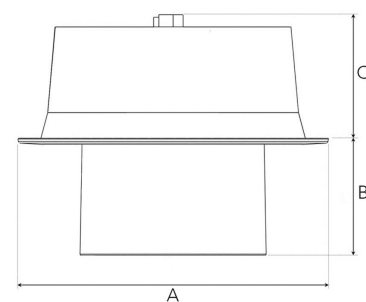

# FLEXO 3000, 930 (BBBL), SPOT, GREY

ITAB

- ✓ Moderne og minimalistisk downlight - bevarer et rent uttrykk i himlingen.
- ✓ Tilgjengelig i forskjellige lumenpakker
- ✓ Verktøyfri installasjon
- ✓ Tilgjengelig i fargene hvit, svart og grå
- ✓ Vippbar og roterende

## TECHNICAL SPECIFICATION

Product Code	306-500-30
Colour	Grey
Control	On/off
CRI light colour	930 (BBBL)
Delivered lumen output lm	2841
Driver	Stand alone, included
EEL	E
Light distribution	Spot
Lightsource	LED COB
Mains input voltage	220-240 V
Measurements A	176
Measurements B	65
Measurements C	70
Mounting	Recessed
Position	360°/60°
Lifetime	L80 B10, 50.000h
Protection	IP 20, class III
Sawing instructions diameter	165
Start Time	Instant
System power W	21,6
Unit	mm
Weight	0.9

A= 176mm, B= 65mm, C= 70mm

Spot	Medium	Flood	Wide Flood
14°	27°	38°	56°
m	m	m	m
1.0	1.0	1.0	1.0
2.0	2.0	2.0	2.0
3.0	3.0	3.0	3.0
0.25	0.48	0.69	1.07
0.49	0.95	1.39	2.14
0.74	1.43	2.08	3.22

165mm