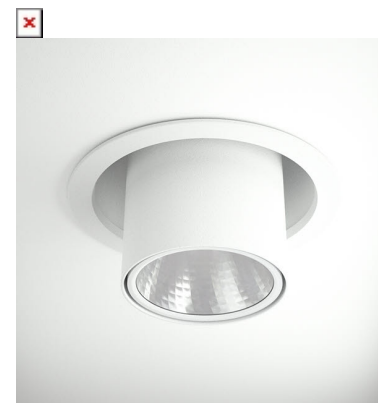

# FLEXO 3000, 930 (BBBL), SPOT, BLACK

ITAB

- ✓ Moderne og minimalistisk downlight - bevarer et rent uttrykk i himlingen.
- ✓ Tilgjengelig i forskjellige lumenpakker
- ✓ Verktøyfri installasjon
- ✓ Tilgjengelig i fargene hvit, svart og grå
- ✓ Vippbar og roterende

## TECHNICAL SPECIFICATION

Product Code	306-500-20
Colour	Black
Control	On/off
CRI light colour	930 (BBBL)
Delivered lumen output lm	2841
Driver	Stand alone, included
EEL	E
Light distribution	Spot
Lightsource	LED COB
Mains input voltage	220-240 V
Measurements A	176
Measurements B	65
Measurements C	70
Mounting	Recessed
Position	360°/60°
Lifetime	L80 B10, 50.000h
Protection	IP 20, class III
Sawing instructions diameter	165
Start Time	Instant
System power W	21,6
Unit	mm
Weight	0.9