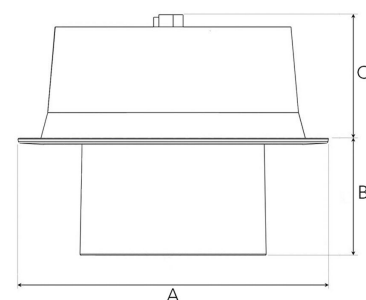

# FLEXO 3000, 930 (BBBL), SPOT, BLACK

ITAB

- ✓ Moderne og minimalistisk downlight - bevarer et rent uttrykk i himlingen.
- ✓ Tilgjengelig i forskjellige lumenpakker
- ✓ Verktøyfri installasjon
- ✓ Tilgjengelig i fargene hvit, svart og grå
- ✓ Vippbar og roterende

## TECHNICAL SPECIFICATION

Product Code	306-500-20
Colour	Black
Control	On/off
CRI light colour	930 (BBBL)
Delivered lumen output lm	2841
Driver	Stand alone, included
EEL	E
Light distribution	Spot
Lightsource	LED COB
Mains input voltage	220-240 V
Measurements A	176
Measurements B	65
Measurements C	70
Mounting	Recessed
Position	360°/60°
Lifetime	L80 B10, 50.000h
Protection	IP 20, class III
Sawing instructions diameter	165
Start Time	Instant
System power W	21,6
Unit	mm
Weight	0.9

A= 176mm, B= 65mm, C= 70mm

Spot	Medium	Flood	Wide Flood
14°	27°	38°	56°
m	m	m	m
1.0	1.0	1.0	1.0
2.0	2.0	2.0	2.0
3.0	3.0	3.0	3.0
0.25	0.48	0.69	1.07
0.49	0.95	1.39	2.14
0.74	1.43	2.08	3.22

165mm