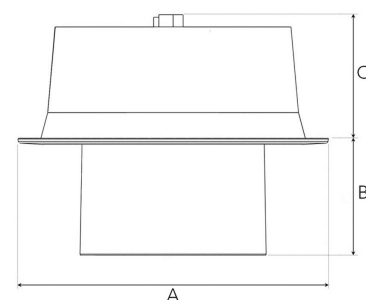

FLEXO 4000, 930 (BBBL), MEDIUM, WHITE

ITAB

- ✓ Moderne og minimalistisk downlight - bevarer et rent uttrykk i himlingen.
- ✓ Tilgjengelig i forskjellige lumenpakker
- ✓ Verktøyfri installasjon
- ✓ Tilgjengelig i fargene hvit, svart og grå
- ✓ Vipbar og roterende

TECHNICAL SPECIFICATION

Product Code	306-511-10
Colour	White
Control	On/off
CRI light colour	930 (BBBL)
Delivered lumen output lm	3766
Driver	Stand alone, included
EEL	E
Light distribution	Medium
Lightsource	LED COB
Mains input voltage	220-240 V
Measurements A	176
Measurements B	65
Measurements C	70
Mounting	Recessed
Position	360°/60°
Lifetime	L80 B10, 50.000h
Protection	IP 20, class III
Sawing instructions diameter	165
Start Time	Instant
System power W	30,1
Unit	mm
Weight	0,9

A= 176mm, B= 65mm, C= 70mm

Spot	Medium	Flood	Wide Flood
14°	27°	38°	56°
m	m	m	m
1.0	1.0	1.0	1.0
2.0	2.0	2.0	2.0
3.0	3.0	3.0	3.0
0.25	0.48	0.69	1.07
0.49	0.95	1.39	2.14
0.74	1.43	2.08	3.22

165mm