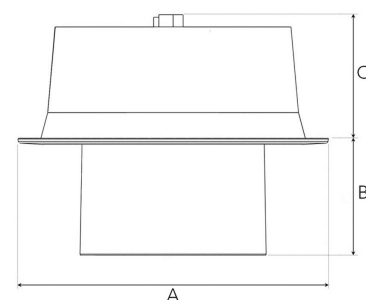

# FLEXO 3000, 930 (BBBL), MEDIUM, GREY

ITAB

- ✓ Moderne og minimalistisk downlight - bevarer et rent uttrykk i himlingen.
- ✓ Tilgjengelig i forskjellige lumenpakker
- ✓ Verktøyfri installasjon
- ✓ Tilgjengelig i fargene hvit, svart og grå
- ✓ Vippbar og roterende

## TECHNICAL SPECIFICATION

Product Code	306-501-30
Colour	Grey
Control	On/off
CRI light colour	930 (BBBL)
Delivered lumen output lm	2841
Driver	Stand alone, included
EEL	E
Light distribution	Medium
Lightsource	LED COB
Mains input voltage	220-240 V
Measurements A	176
Measurements B	65
Measurements C	70
Mounting	Recessed
Position	360°/60°
Lifetime	L80 B10, 50.000h
Protection	IP 20, class III
Sawing instructions diameter	165
Start Time	Instant
System power W	21,6
Unit	mm
Weight	0.9

A= 176mm, B= 65mm, C= 70mm

Spot	Medium	Flood	Wide Flood
14°	27°	38°	56°
m	m	m	m
1.0	1.0	1.0	1.0
2.0	2.0	2.0	2.0
3.0	3.0	3.0	3.0
0.25	0.48	0.69	1.07
0.49	0.95	1.39	2.14
0.74	1.43	2.08	3.22

165mm