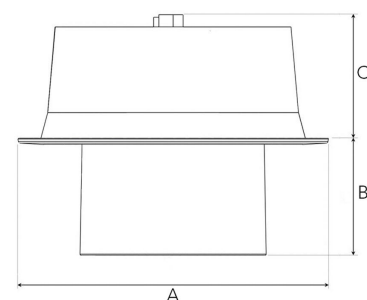

FLEXO 3000, 930 (BBBL), MEDIUM, WHITE

ITAB

- ✓ Moderne og minimalistisk downlight - bevarer et rent uttrykk i himlingen.
- ✓ Tilgjengelig i forskjellige lumenpakker
- ✓ Verktøyfri installasjon
- ✓ Tilgjengelig i fargene hvit, svart og grå
- ✓ Vippbar og roterende

TECHNICAL SPECIFICATION

Product Code	306-501-10
Colour	White
Control	On/off
CRI light colour	930 (BBBL)
Delivered lumen output lm	2841
Driver	Stand alone, included
EEL	E
Light distribution	Medium
Lightsource	LED COB
Mains input voltage	220-240 V
Measurements A	176
Measurements B	65
Measurements C	70
Mounting	Recessed
Position	360°/60°
Lifetime	L80 B10, 50.000h
Protection	IP 20, class III
Sawing instructions diameter	165
Start Time	Instant
System power W	21,6
Unit	mm
Weight	0.9

A= 176mm, B= 65mm, C= 70mm

Spot	Medium	Flood	Wide Flood
14°	27°	38°	56°
m	m	m	m
1.0	1.0	1.0	1.0
2.0	2.0	2.0	2.0
3.0	3.0	3.0	3.0
0.25	0.48	0.69	1.07
0.49	0.95	1.39	2.14
0.74	1.43	2.08	3.22

165mm