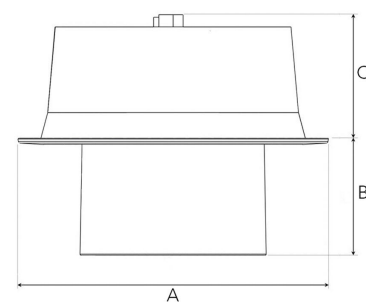

FLEXO 4000, 930 (BBBL), FLOOD, WHITE

ITAB

- ✓ Moderne og minimalistisk downlight - bevarer et rent uttrykk i himlingen.
- ✓ Tilgjengelig i forskjellige lumenpakker
- ✓ Verktøyfri installasjon
- ✓ Tilgjengelig i fargene hvit, svart og grå
- ✓ Vippbar og roterende

TECHNICAL SPECIFICATION

Product Code	306-512-10
Colour	White
Control	On/off
CRI light colour	930 (BBBL)
Delivered lumen output lm	3766
Driver	Stand alone, included
EEL	E
Light distribution	Flood
Lightsource	LED COB
Mains input voltage	220-240 V
Measurements A	176
Measurements B	65
Measurements C	70
Mounting	Recessed
Position	360°/60°
Lifetime	L80 B10, 50.000h
Protection	IP 20, class III
Sawing instructions diameter	165
Start Time	Instant
System power W	30,1
Unit	mm
Weight	0,9

A= 176mm, B= 65mm, C= 70mm

Spot	Medium	Flood	Wide Flood
14°	27°	38°	56°
m	m	m	m
1.0	1.0	1.0	1.0
2.0	2.0	2.0	2.0
3.0	3.0	3.0	3.0
0.25	0.48	0.69	1.07
0.49	0.95	1.39	2.14
0.74	1.43	2.08	3.22

165mm