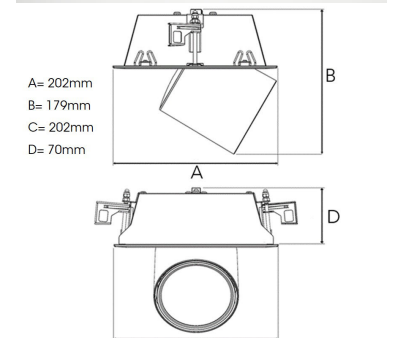

TECHNICAL SPECIFICATION

Product Code	306-523-10
Colour	White
Control	On/off
CRI light colour	930 (BBBL)
Delivered lumen output lm	2841
Driver	Stand alone, included
EEL	E
Light distribution	Wide flood
Lightsource	LED COB
Mains input voltage	220-240V
Measurements A	202
Measurements B	70
Measurements C	202
Measurements D	179
Mounting	Recessed
Position	360°/60°
Lifetime	L80 B10 50.000h
Protection	IP 20, class III
Sawing instructions unit	mm
Sawing instructions x	177
Sawing instructions y	191
Start Time	Instant
System power W	21,6
Unit	mm
Weight	1,1

Spot	Medium	Flood	Wide Flood
14°	27°	38°	56°
m	m	m	m
1.0	1.0	1.0	1.0
2.0	2.0	2.0	2.0
3.0	3.0	3.0	3.0
0.25	0.48	0.69	1.07
0.49	0.95	1.39	2.14
0.74	1.43	2.08	3.22

177 x 191mm