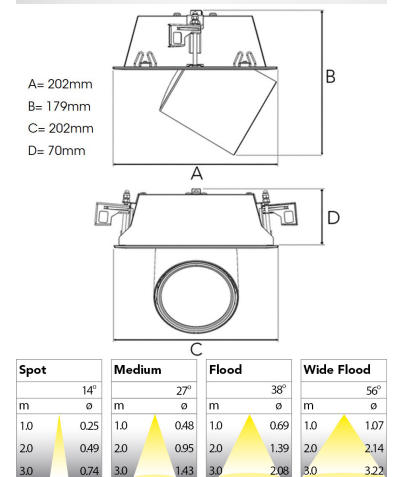

## TECHNICAL SPECIFICATION

Product Code	306-531-10
Colour	White
Control	On/off
CRI light colour	930 (BBBL)
Delivered lumen output lm	3780
Driver	Stand alone, included
EEL	E
Light distribution	Medium
Lightsource	LED COB
Mains input voltage	220-240 V
Measurements A	202
Measurements B	179
Measurements C	202
Measurements D	70
Mounting	Recessed
Position	360°/60°
Lifetime	L80 B10, 50.000h
Protection	IP 20, class III
Sawing instructions x	177
Sawing instructions y	191
Start Time	Instant
System power W	30,1
Unit	mm
Weight	1,1

177 x 191mm