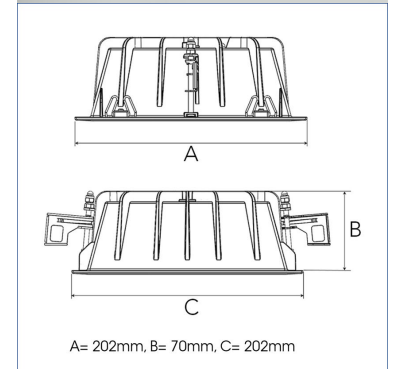

## TECHNICAL SPECIFICATION

|                           |                       |
|---------------------------|-----------------------|
| Product Code              | 306-518-30            |
| Colour                    | Grey                  |
| Control                   | On/off                |
| CRI light colour          | 930 (BBBL)            |
| Delivered lumen output lm | 4740                  |
| Driver                    | Stand alone, included |
| EEL                       | E                     |
| Light distribution        | Wide flood            |
| Lightsource               | LED COB               |
| Mains input voltage       | 220-240 V             |
| Measurements A            | 202                   |
| Measurements B            | 70                    |
| Measurements C            | 202                   |
| Mounting                  | Recessed              |
| Position                  | Fixed                 |
| Lifetime                  | L80 B10, 50.000h      |
| Protection                | IP 20, class III      |
| Sawing instructions x     | 177                   |
| Sawing instructions y     | 191                   |
| Start Time                | Instant               |
| System power W            | 48                    |
| Unit                      | mm                    |
| Weight                    | 0,8                   |

177 x 191mm