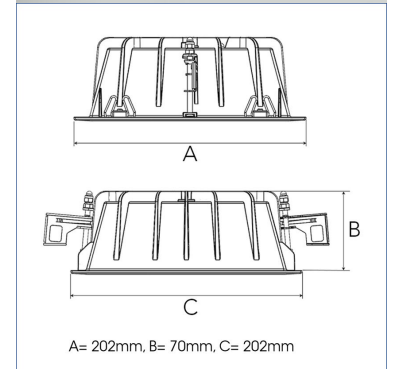

Product Code	306-578-30
Colour	Grey
Control	On/off
CRI light colour	930 (BBBL)
Delivered lumen output lm	3970
Driver	Stand alone, included
EEL	E
Light distribution	Wide flood
Lightsource	LED COB
Mains input voltage	220-240 V
Measurements A	202
Measurements B	70
Measurements C	202
Mounting	Recessed
Position	Fixed
Lifetime	L80 B10, 50.000h
Protection	IP 20, class III
Sawing instructions x	177
Sawing instructions y	191
Start Time	Instant
System power W	35
Unit	mm
Weight	0,8

Spot	Medium	Flood	Wide Flood
14°	27°	38°	56°
m	m	m	m
1.0	1.0	1.0	1.0
2.0	2.0	2.0	2.0
3.0	3.0	3.0	3.0
0.25	0.48	0.69	1.07
0.49	0.95	1.39	2.14
0.74	1.43	2.08	3.22

177 x 191mm