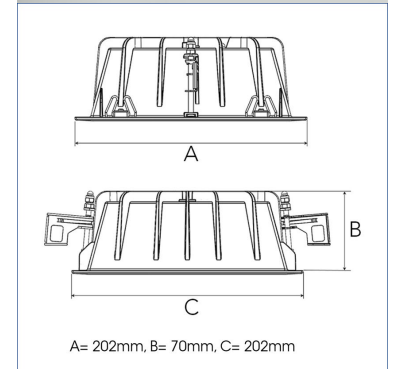

Product Code	306-578-10
Colour	White
Control	On/off
CRI light colour	930 (BBBL)
Delivered lumen output lm	3970
Driver	Stand alone, included
EEL	E
Light distribution	Wide flood
Lightsource	LED COB
Mains input voltage	220-240 V
Measurements A	202
Measurements B	70
Measurements C	202
Mounting	Recessed
Position	Fixed
Lifetime	L80 B10, 50.000h
Protection	IP 20, class III
Sawing instructions x	177
Sawing instructions y	191
Start Time	Instant
System power W	35
Unit	mm
Weight	0,8

Spot	Medium	Flood	Wide Flood
14°	27°	38°	56°
m	m	m	m
1.0	1.0	1.0	1.0
2.0	2.0	2.0	2.0
3.0	3.0	3.0	3.0
0.25	0.48	0.69	1.07
0.49	0.95	1.39	2.14
0.74	1.43	2.08	3.22

177 x 191mm