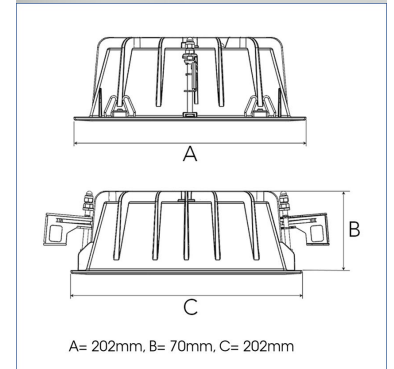

Product Code	306-580-30
Colour	Grey
Control	On/off
CRI light colour	930 (BBBL)
Delivered lumen output lm	2700
Driver	Stand alone, included
EEL	E
Light distribution	Spot
Lightsource	LED COB
Mains input voltage	220-240V
Measurements A	202
Measurements B	70
Measurements C	202
Mounting	Recessed
Position	Fixed
Lifetime	L80 B10 50.000h
Protection	IP 20, class III
Sawing instructions unit	mm
Sawing instructions x	191
Sawing instructions y	177
Start Time	Instant
System power W	21
Unit	mm
Weight	0,8

Spot	Medium	Flood	Wide Flood
14°	27°	38°	56°
m	m	m	m
1.0	1.0	1.0	1.0
2.0	2.0	2.0	2.0
3.0	3.0	3.0	3.0
0.25	0.48	0.69	1.07
0.49	0.95	1.39	2.14
0.74	1.43	2.08	3.22

177 x 191mm