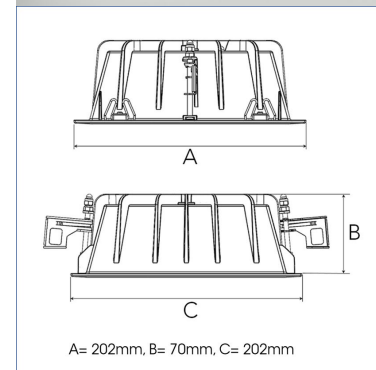

Product Code	306-580-10
Colour	White
Control	On/off
CRI light colour	930 (BBBL)
Delivered lumen output lm	2700
Driver	Stand alone, included
EEL	E
Light distribution	Spot
Lightsource	LED COB
Mains input voltage	220-240V
Measurements A	202
Measurements B	70
Measurements C	202
Mounting	Recessed
Position	Fixed
Lifetime	L80 B10 50.000h
Protection	IP 20, class III
Sawing instructions unit	mm
Sawing instructions x	191
Sawing instructions y	177
Start Time	Instant
System power W	21
Unit	mm
Weight	0,8

Spot	Medium	Flood	Wide Flood
14°	27°	38°	56°
m	m	m	m
1.0	1.0	1.0	1.0
2.0	2.0	2.0	2.0
3.0	3.0	3.0	3.0
0.25	0.48	0.69	1.07
0.49	0.95	1.39	2.14
0.74	1.43	2.08	3.22

177 x 191mm