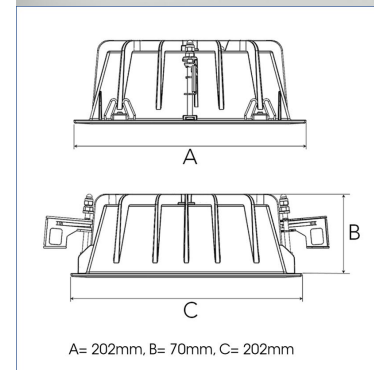

Product Code	306-516-20
Colour	Black
Control	On/off
CRI light colour	930 (BBBL)
Delivered lumen output lm	4740
Driver	Stand alone, included
EEL	E
Light distribution	Medium
Lightsource	LED COB
Mains input voltage	220-240 V
Measurements A	202
Measurements B	70
Measurements C	202
Mounting	Recessed
Position	Fixed
Lifetime	L80 B10, 50.000h
Protection	IP 20, class III
Sawing instructions x	177
Sawing instructions y	191
Start Time	Instant
System power W	48
Unit	mm
Weight	0,8

Spot	Medium		Flood		Wide Flood		
	14°	27°	38°	56°			
m	o	m	o	m	o	m	o
1.0	0.25	1.0	0.48	1.0	0.69	1.0	1.07
2.0	0.49	2.0	0.95	2.0	1.39	2.0	2.14
3.0	0.74	3.0	1.43	3.0	2.08	3.0	3.22

177 x 191mm