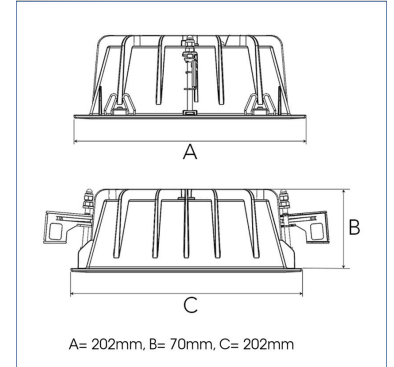

## TECHNICAL SPECIFICATION

Product Code	306-576-30
Colour	Grey
Control	On/off
CRI light colour	930 (BBBL)
Delivered lumen output lm	3970
Driver	Stand alone, included
EEL	E
Light distribution	Medium
Lightsource	LED COB
Mains input voltage	220-240 V
Measurements A	202
Measurements B	70
Measurements C	202
Mounting	Recessed
Position	Fixed
Lifetime	L80 B10, 50.000h
Protection	IP 20, class III
Sawing instructions x	177
Sawing instructions y	191
Start Time	Instant
System power W	35
Unit	mm
Weight	0,8

Spot	Medium	Flood	Wide Flood
14°	27°	38°	56°
m	m	m	m
1.0	1.0	1.0	1.0
2.0	2.0	2.0	2.0
3.0	3.0	3.0	3.0
0.25	0.48	0.69	1.07
0.49	0.95	1.39	2.14
0.74	1.43	2.08	3.22

177 x 191mm