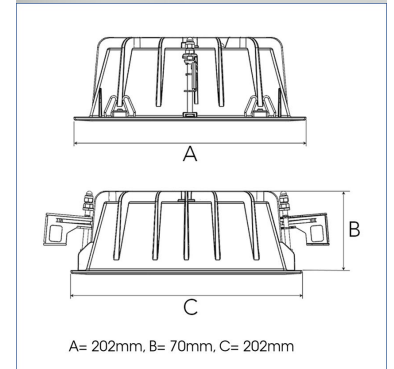

Product Code	306-576-20
Colour	Black
Control	On/off
CRI light colour	930 (BBBL)
Delivered lumen output lm	3970
Driver	Stand alone, included
EEL	E
Light distribution	Medium
Lightsource	LED COB
Mains input voltage	220-240 V
Measurements A	202
Measurements B	70
Measurements C	202
Mounting	Recessed
Position	Fixed
Lifetime	L80 B10, 50.000h
Protection	IP 20, class III
Sawing instructions x	177
Sawing instructions y	191
Start Time	Instant
System power W	35
Unit	mm
Weight	0,8

Spot	Medium		Flood		Wide Flood		
	14°	27°	38°	56°			
m	o	m	o	m	o	m	o
1.0	0.25	1.0	0.48	1.0	0.69	1.0	1.07
2.0	0.49	2.0	0.95	2.0	1.39	2.0	2.14
3.0	0.74	3.0	1.43	3.0	2.08	3.0	3.22

177 x 191mm