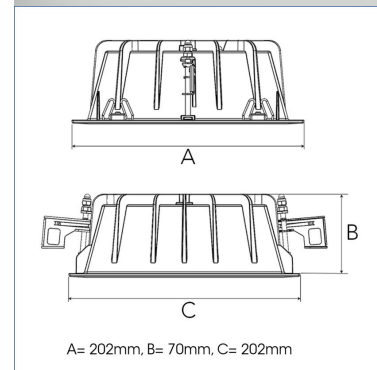

Product Code	306-581-20
Colour	Black
Control	On/off
CRI light colour	930 (BBBL)
Delivered lumen output lm	2700
Driver	Stand alone, included
EEL	E
Light distribution	Medium
Lightsource	LED COB
Mains input voltage	220-240 V
Measurements A	202
Measurements B	70
Measurements C	202
Mounting	Recessed
Position	Fixed
Lifetime	L80 B10, 50.000h
Protection	IP 20, class III
Sawing instructions x	177
Sawing instructions y	191
Start Time	Instant
System power W	22
Unit	mm
Weight	0,8

Spot	Medium		Flood		Wide Flood		
	14°	27°	38°	56°			
m	o	m	o	m	o	m	o
1.0	0.25	1.0	0.48	1.0	0.69	1.0	1.07
2.0	0.49	2.0	0.95	2.0	1.39	2.0	2.14
3.0	0.74	3.0	1.43	3.0	2.08	3.0	3.22

177 x 191mm