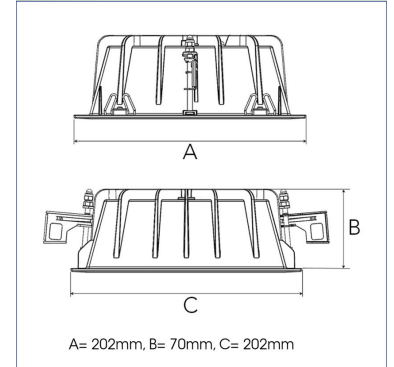

Product Code	306-517-10
Colour	White
Control	On/off
CRI light colour	930 (BBBL)
Delivered lumen output lm	4740
Driver	Stand alone, included
EEL	E
Light distribution	Flood
Lightsource	LED COB
Mains input voltage	220-240 V
Measurements A	202
Measurements B	70
Measurements C	202
Mounting	Recessed
Position	Fixed
Lifetime	L80 B10, 50.000h
Protection	IP 20, class III
Sawing instructions x	177
Sawing instructions y	191
Start Time	Instant
System power W	48
Unit	mm
Weight	0,8

Spot	Medium		Flood		Wide Flood		
	14°	27°	38°	56°			
m	o	m	o	m	o	m	o
1.0	0.25	1.0	0.48	1.0	0.69	1.0	1.07
2.0	0.49	2.0	0.95	2.0	1.39	2.0	2.14
3.0	0.74	3.0	1.43	3.0	2.08	3.0	3.22

177 x 191mm